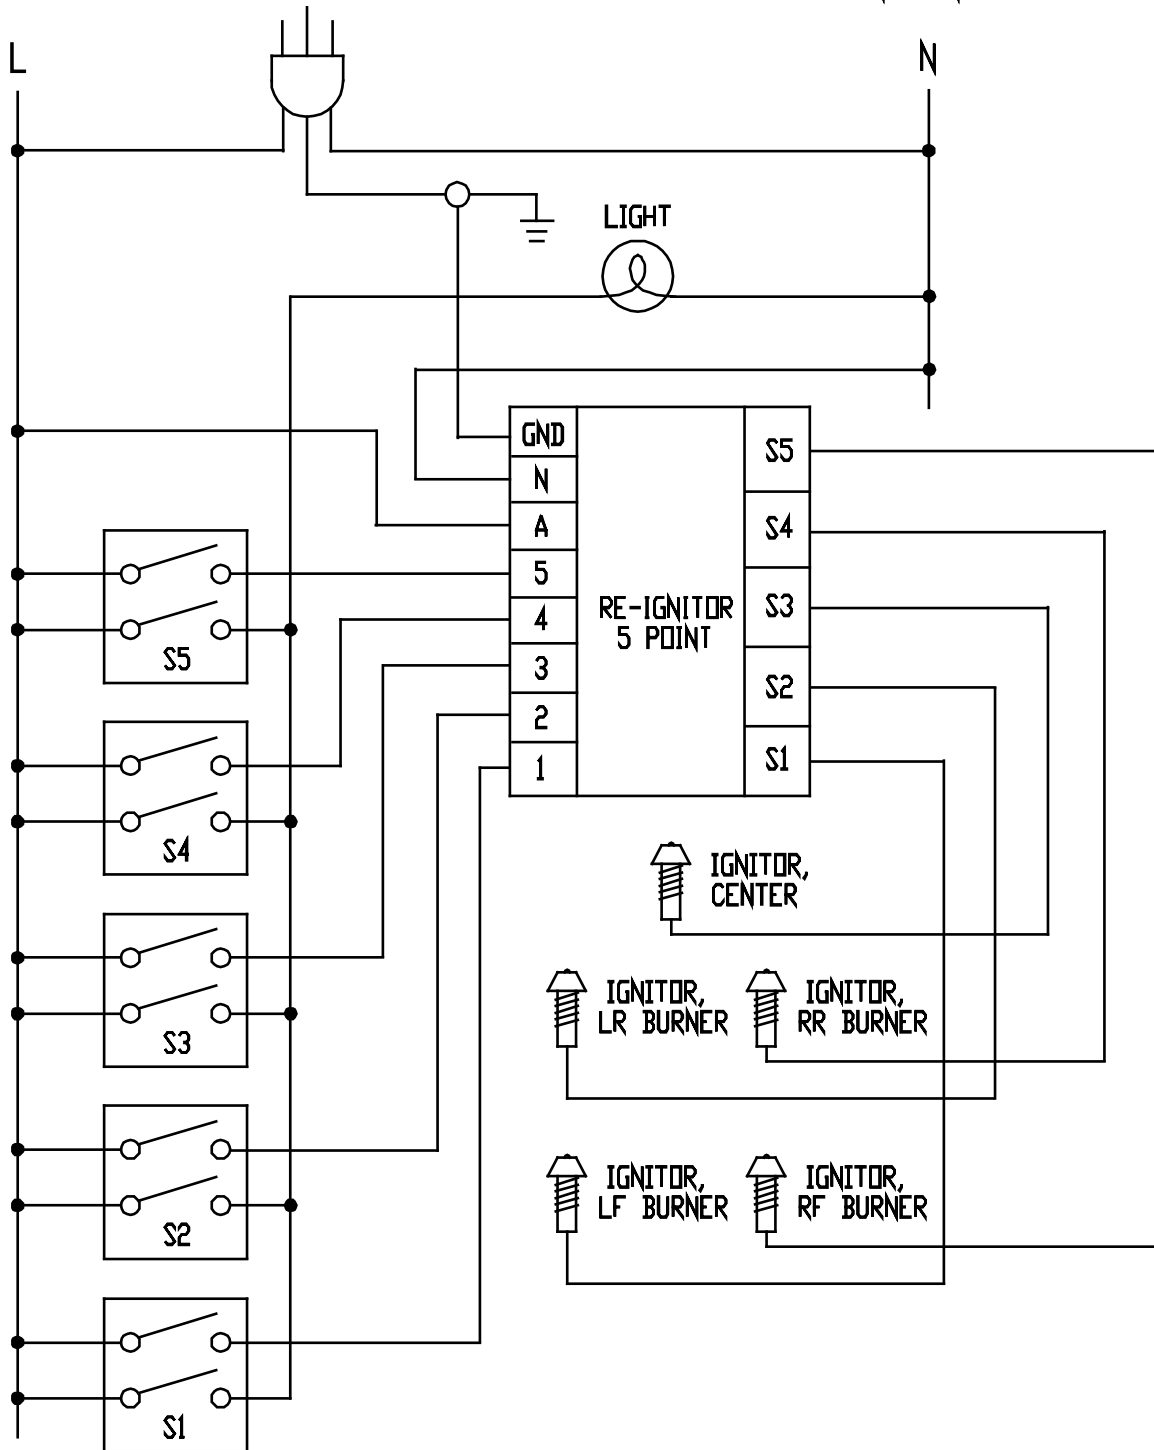

Wiring Diagrams - SGM Series Cooktops

120V, 60Hz
POWER SUPPLY
AFTER SERVICING
VERIFY PROPER OPERATION

WIRING DIAGRAM SGM304/364

CAUTION: LABEL ALL WIRES PRIOR TO DISCONNECTION
WHEN SERVICING CONTROLS. WIRING ERRORS CAN
CAUSE IMPROPER AND DANGEROUS OPERATION.

Wiring Diagrams - SGM Series Cooktops

AFTER SERVICING
VERIFY PROPER OPERATION

WIRING DIAGRAM
SGM362EM

Wiring Diagrams - SGM Series Cooktops

120V, 60Hz
POWER SUPPLY
AFTER SERVICING
VERIFY PROPER OPERATION

WIRING DIAGRAM SGM365

CAUTION: LABEL ALL WIRES PRIOR TO DISCONNECTION
WHEN SERVICING CONTROLS. WIRING ERRORS CAN
CAUSE IMPROPER AND DANGEROUS OPERATION.

Wiring Diagrams - SGM Series Cooktops

WIRING DIAGRAM SGM464EM

Wiring Diagrams - SGM Series Cooktops

120V, 60Hz
 POWER SUPPLY
 AFTER SERVICING
 VERIFY PROPER OPERATION

WIRING DIAGRAM SGM466

CAUTION: LABEL ALL WIRES PRIOR TO DISCONNECTION
 WHEN SERVICING CONTROLS. WIRING ERRORS CAN
 CAUSE IMPROPER AND DANGEROUS OPERATION.