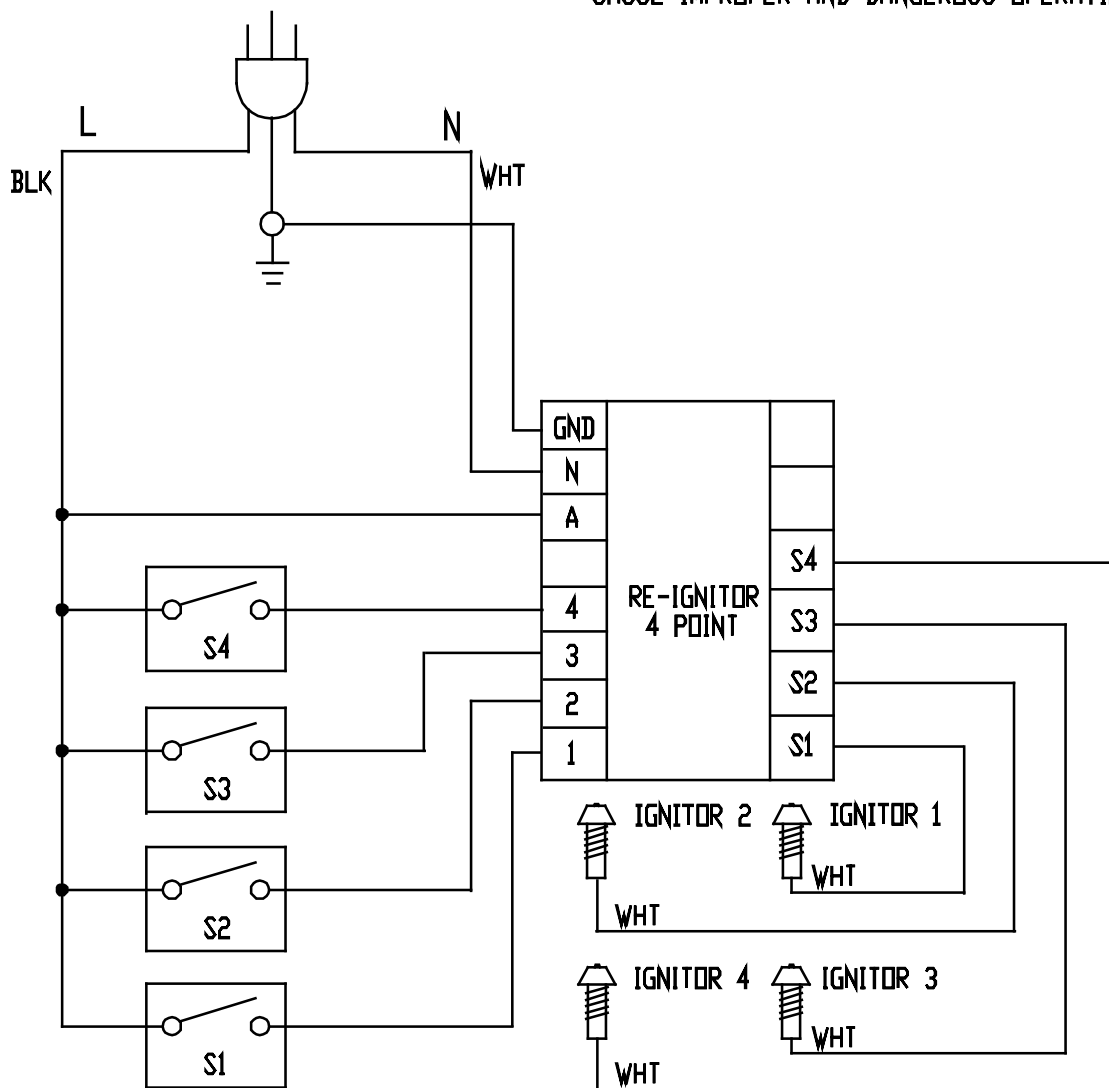

Wiring Diagrams - SGM Series Cooktops

120V, 60Hz
POWER SUPPLY
AFTER SERVICING
VERIFY PROPER OPERATION

WIRING DIAGRAM SGM304/364

CAUTION: LABEL ALL WIRES PRIOR TO DISCONNECTION
WHEN SERVICING CONTROLS. WIRING ERRORS CAN
CAUSE IMPROPER AND DANGEROUS OPERATION.

Wiring Diagrams - SGM Series Cooktops

AFTER SERVICING
VERIFY PROPER OPERATION

WIRING DIAGRAM
SGM362EM

Wiring Diagrams - SGM Series Cooktops

120V, 60Hz
POWER SUPPLY
AFTER SERVICING
VERIFY PROPER OPERATION

WIRING DIAGRAM SGM365