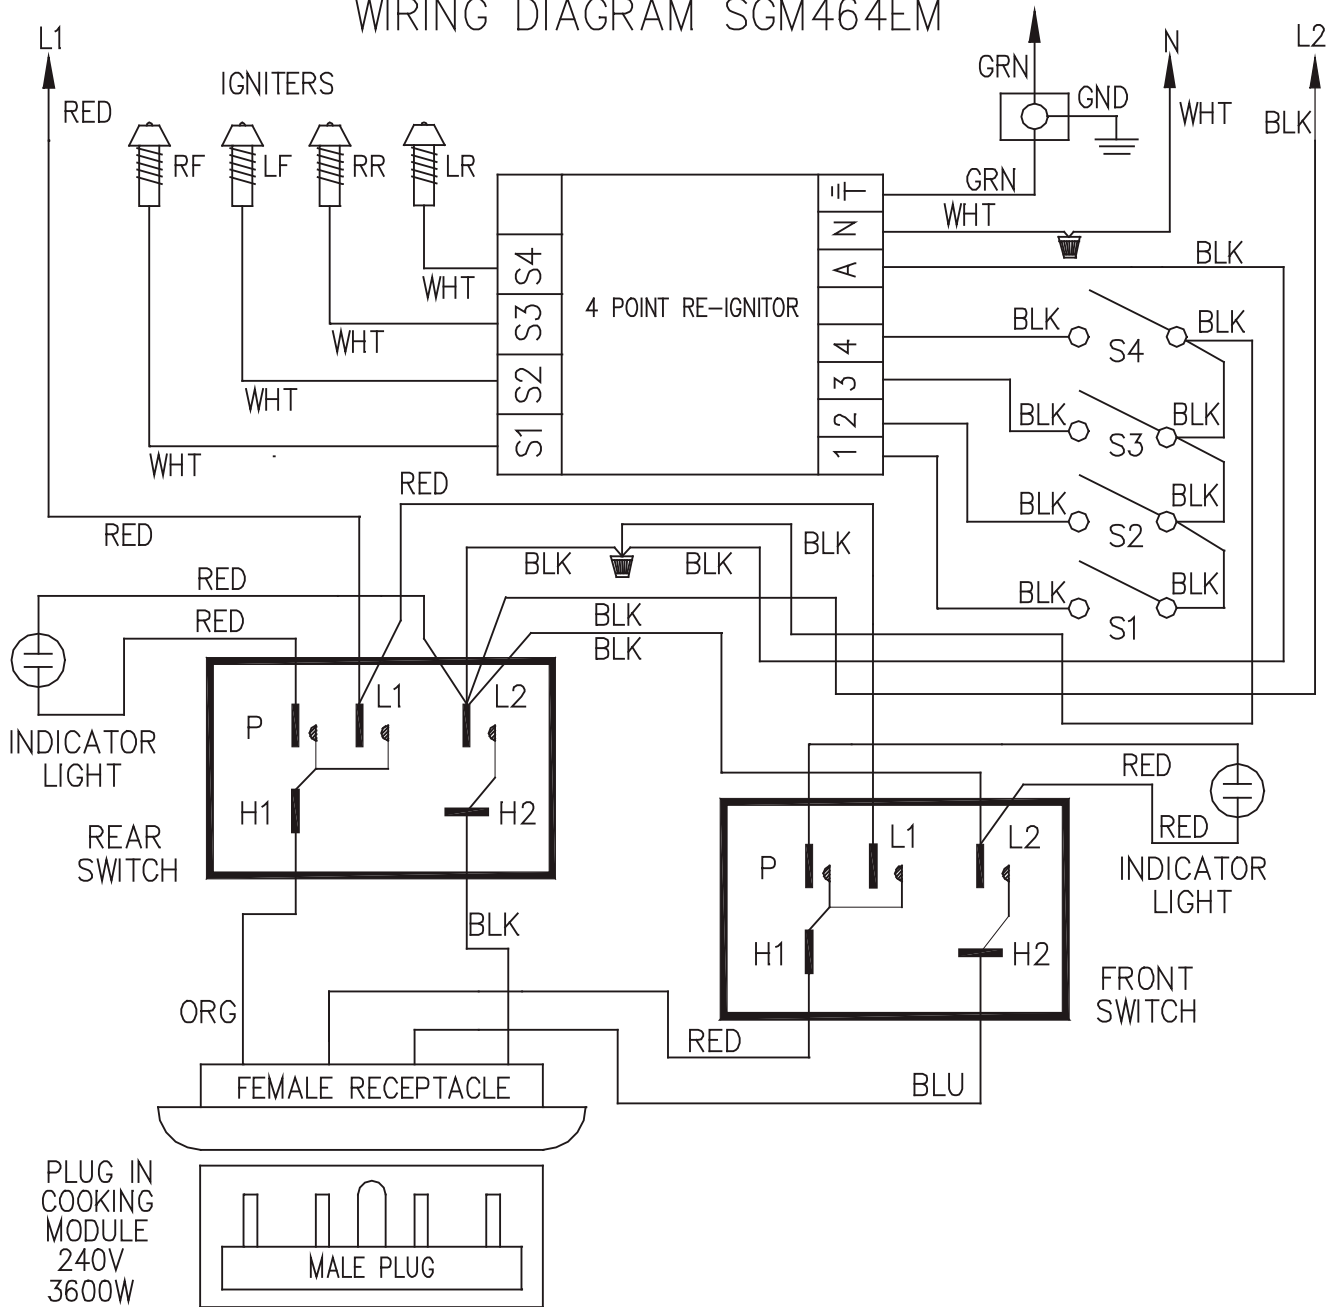

Wiring Diagrams - SGM Series Cooktops

120V, 60Hz
POWER SUPPLY
AFTER SERVICING
VERIFY PROPER OPERATION

WIRING DIAGRAM SGM304/364

CAUTION: LABEL ALL WIRES PRIOR TO DISCONNECTION
WHEN SERVICING CONTROLS. WIRING ERRORS CAN
CAUSE IMPROPER AND DANGEROUS OPERATION.

Wiring Diagrams - SGM Series Cooktops

AFTER SERVICING
VERIFY PROPER OPERATION

WIRING DIAGRAM
SGM362EM

Wiring Diagrams - SGM Series Cooktops

120V, 60Hz
POWER SUPPLY
AFTER SERVICING
VERIFY PROPER OPERATION

WIRING DIAGRAM SGM365

CAUTION: LABEL ALL WIRES PRIOR TO DISCONNECTION
WHEN SERVICING CONTROLS. WIRING ERRORS CAN
CAUSE IMPROPER AND DANGEROUS OPERATION.

Wiring Diagrams - SGM Series Cooktops

WIRING DIAGRAM SGM464EM

Wiring Diagrams - SGM Series Cooktops