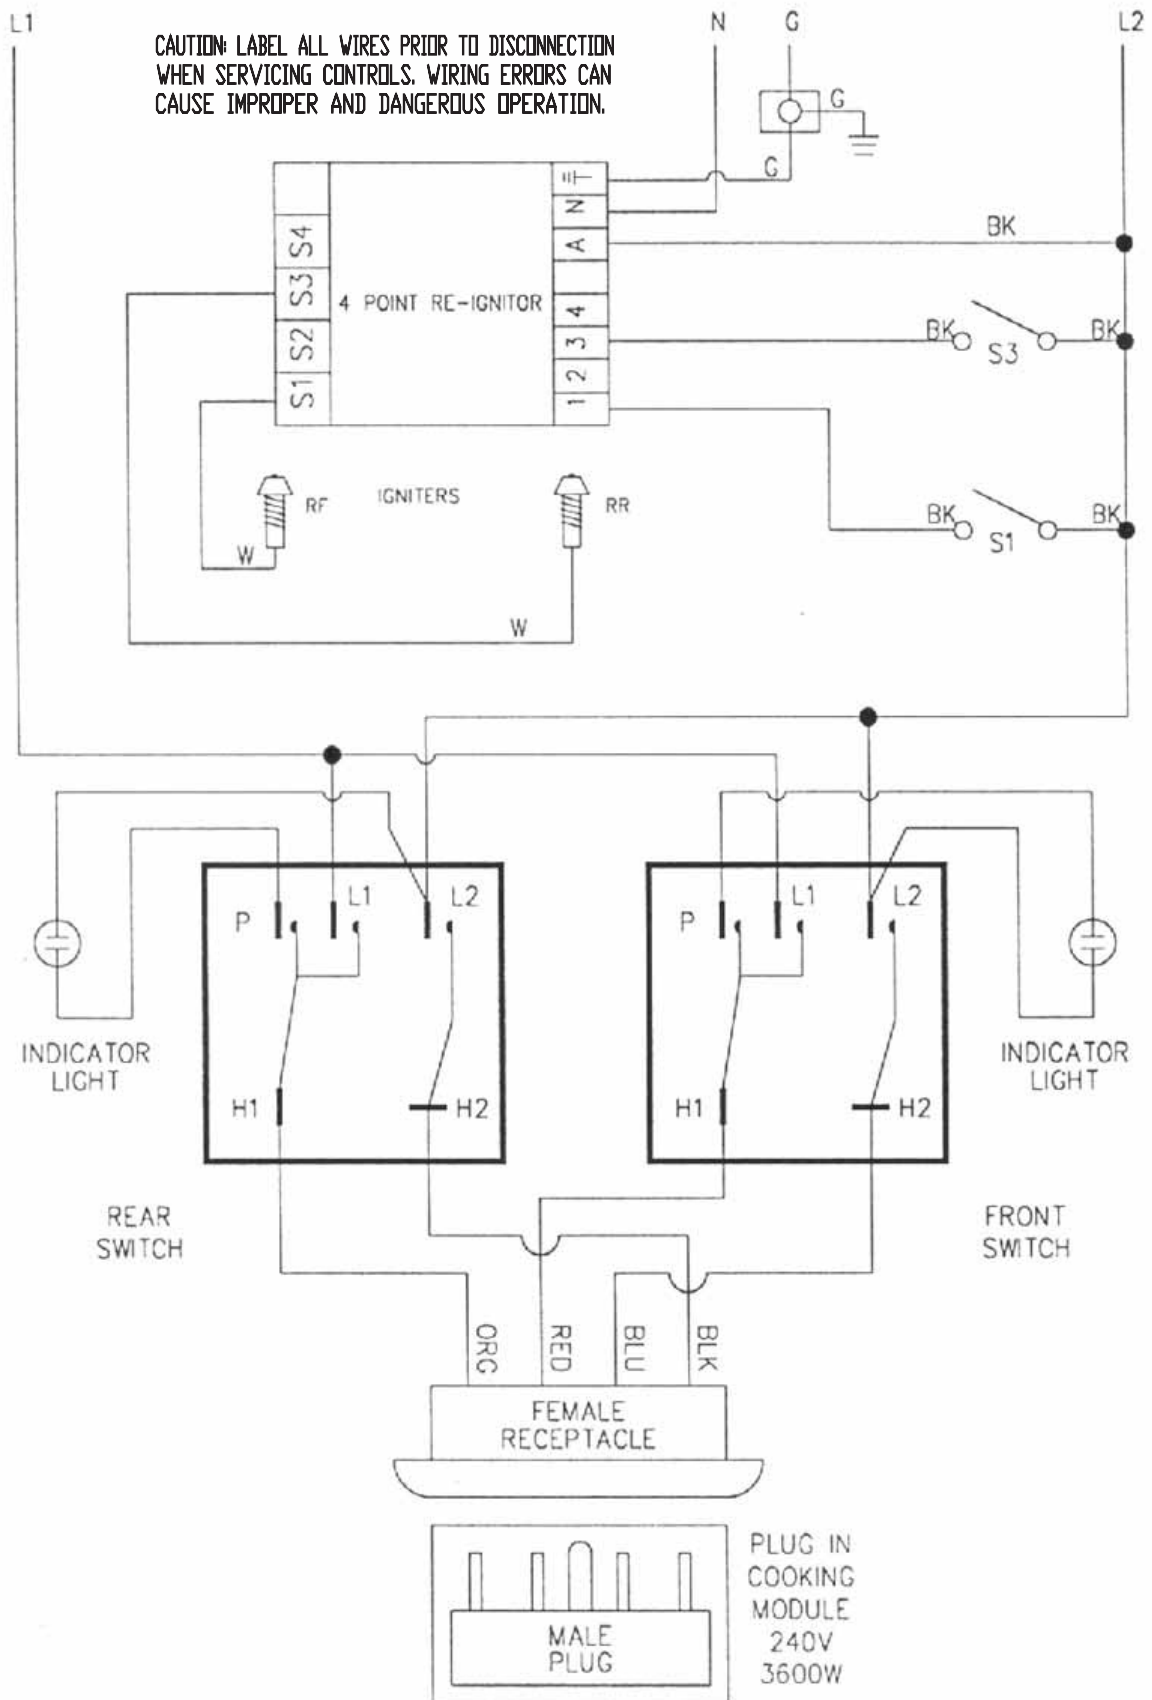

Wiring Diagrams - SGM Series Cooktops

120V, 60Hz
POWER SUPPLY
AFTER SERVICING
VERIFY PROPER OPERATION

WIRING DIAGRAM SGM304/364

CAUTION: LABEL ALL WIRES PRIOR TO DISCONNECTION
WHEN SERVICING CONTROLS. WIRING ERRORS CAN
CAUSE IMPROPER AND DANGEROUS OPERATION.

Wiring Diagrams - SGM Series Cooktops

AFTER SERVICING
VERIFY PROPER OPERATION

WIRING DIAGRAM
SGM362EM

Wiring Diagrams - SGM Series Cooktops

120V, 60Hz
POWER SUPPLY
AFTER SERVICING
VERIFY PROPER OPERATION

WIRING DIAGRAM SGM365

CAUTION: LABEL ALL WIRES PRIOR TO DISCONNECTION
WHEN SERVICING CONTROLS. WIRING ERRORS CAN
CAUSE IMPROPER AND DANGEROUS OPERATION.

Wiring Diagrams - SGM Series Cooktops

WIRING DIAGRAM SGM464EM

Wiring Diagrams - SGM Series Cooktops

120V, 60Hz
 POWER SUPPLY
 AFTER SERVICING
 VERIFY PROPER OPERATION

WIRING DIAGRAM SGM466

CAUTION: LABEL ALL WIRES PRIOR TO DISCONNECTION
 WHEN SERVICING CONTROLS. WIRING ERRORS CAN
 CAUSE IMPROPER AND DANGEROUS OPERATION.