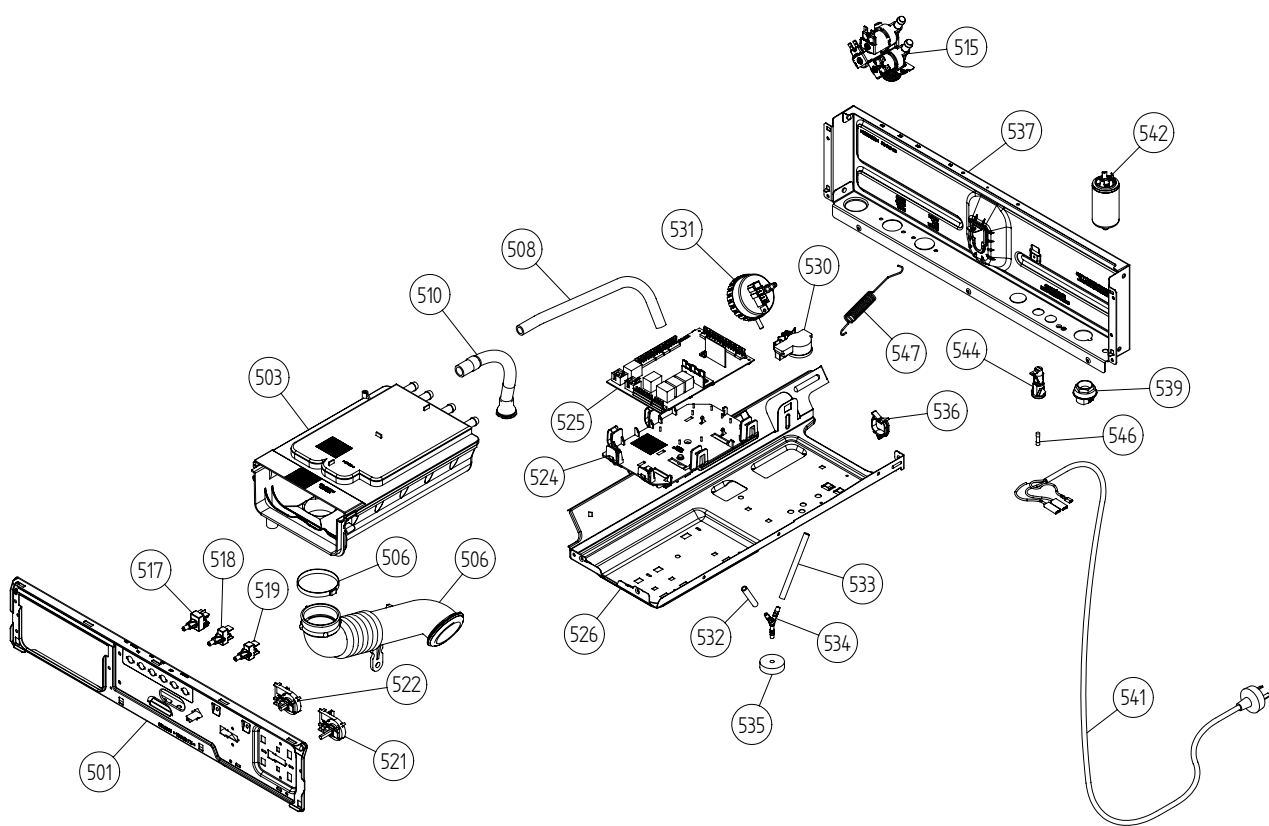

Cylinder and related parts

ASKO, W6021 US - White (WM33AUS)

Pos	Spare part No.	Description	Qty	Comment
301	8064906-0	Front door compl. white WM20/2	1 Pcs	
301	8061650-0	Glass Door Comp. WM 33/44	1 Pcs	
302	8061651-0	Front Door Outer Frame	1 Pcs	
303	8061652-0	Front Door Frame Inner	1 Pcs	
304	8061685	Front Glass	1 Pcs	
305	8061798	Lock Hook Door 600s	1 Pcs	
306	8064025	Seal front door WM20/21	1 Pcs	
306	8061653	Seal Glass Door WM600s	1 Pcs	
307	8061624	Securing Plate	4 Pcs	
308	8061686-0	Hinge Front Door White	1 Pcs	
308-a	8901969	Screw	2 Pcs	
309	8061687	Shaft for Hinge WM 20	1 Pcs	
311	8061671-0	COVER PLATE OUTER WHITE	1 Pcs	
312	8061879	Tension Spring	4 Pcs	
313	8061980	Lower Seal WM20	1 Pcs	
314	8061616	Gap Sealing Side WM 20	2 Pcs	
315	8061670	COVER PLATE INNER	1 Pcs	
316	8061678	DAMPER WEIGHT	2 Pcs	
316-a	8901135	SCREW	4 Pcs	
318	8061679	Door Lock Comp. W600s	1 Pcs	
318-a	8902087	Screw Plastic Housing 20 Torx	2 Pcs	
319	8061780	Emergency Opening Compl. WM20	1 Pcs	
320	8061680-UL	Can also use #8061680	1 Pcs	
321	8061677	FRONT PANEL TUB WM20	1 Pcs	
321	8065043	Front panel tub WM20/21	1 Pcs	
322	8061889	Seal Strip Tub 600s	1 Pcs	
323	8061669	TENSION RING WM20	1 Pcs	
325	8061600	Cylinder	1 Pcs	
326	8061604	Drum Paddle	3 Pcs	
327	8061682	Drive Belt 600 series washers	1 Pcs	
328	8058497	ORing 600s Drum Shaft WM	1 Pcs	
329	8801211	Vring cassette compl. w/orin	1 Pcs	
330	8056314	Bearing Comp. WM Rear Panel	2 Pcs	
331	8801165	Container Complete	1 Pcs	
332	8056810	Wave Washer WM	1 Pcs	
333	8056376	Pulley for Drum WM	1 Pcs	
334	8057209	Washer Level Leg DW	1 Pcs	
335	8901052	Screw	1 Pcs	