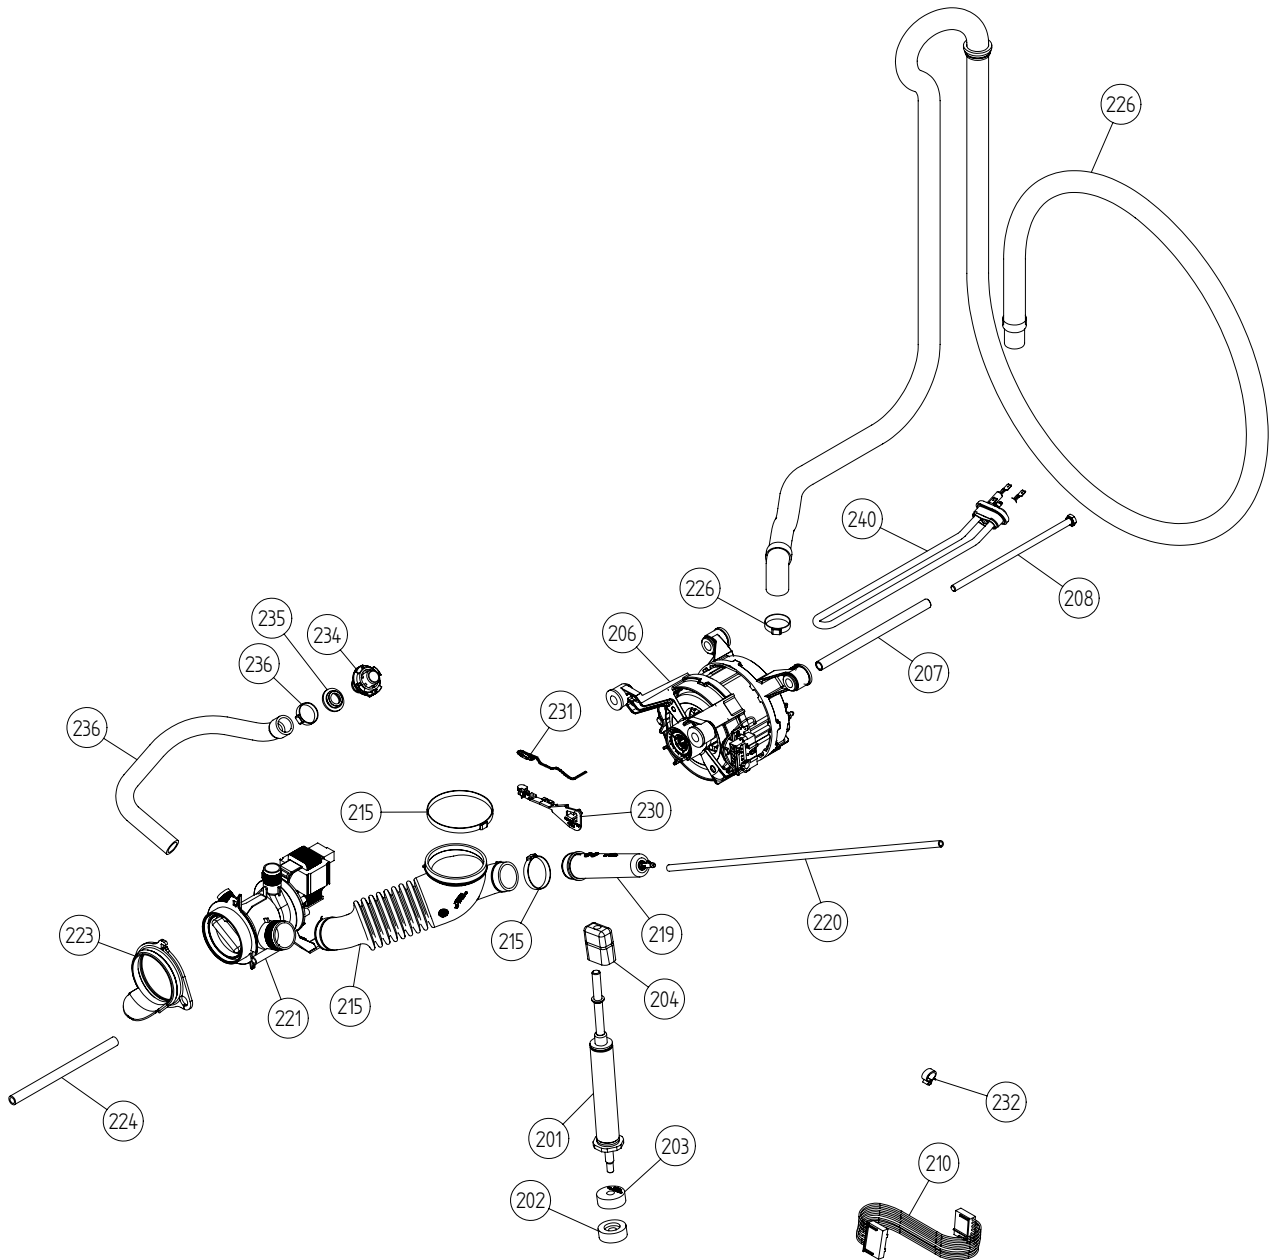

Lower session

ASKO, W6021 US - White (WM33AUS)

Pos	Spare part No.	Description	Qty	Comment
201	8801171	Spring Leg Kit W600s Set	1 Pcs	
202	8055796	RUBBER BUFFER SPRING LEG	4 Pcs	
203	8055797	RUBBER BUFFER SPRING LEG	4 Pcs	
204	8061668	Rubber Damper Spring Leg	4 Pcs	
206	8063733	Motor FHP WM33/44	1 Pcs	
206-a	8901155	Nut	2 Pcs	
206-b	8901337	Washer	1 Pcs	
206-c	8801195	Brush for FHP motor	1 Pcs	
207	8058261	Spacer Tube Motor 05 WM	2 Pcs	
208	8063591	Screw	2 Pcs	
210	8087403	Cable set WM33/44	1 Pcs	
215	8061681	Bellows Hose Outlet Pump WM20	1 Pcs	
215-a	8063262	Hose Clip	1 Pcs	
215-b	8056471	Hose Clips	1 Pcs	
215-c	8052083	Hose Clip	1 Pcs	
219	8061924	Pressure Chamber	1 Pcs	
219-c	8052083	Hose Clip	1 Pcs	
220	7382670	Rubber Hose	1 Pcs	
221	8801167	DPump w/Clamps W600s Comp.	1 Pcs	
222	8061649	Rubber Buffer Drain Pump WM20	2 Pcs	
223	8061796	Rubber Ring Drain Pump WM20	1 Pcs	
224	8061725	Drain Hose WM20	1 Pcs	
224-a	8052731	Squeeze Clamp	1 Pcs	
226	8061998	Outlet Hose WM20	1 Pcs	
226-a	8056491	Hose Clamp Squeeze	1 Pcs	
230	8061738	Thermistor Holder WM20	1 Pcs	
231	8061663	TMistor 600s	1 Pcs	
232	8061976	Cable Holder W600	2 Pcs	
234	8061674	Recirculation Stub	1 Pcs	
235	8061673	Grommet Recirculation Stub	1 Pcs	
236	8063721	Hose recirculation WM20	1 Pcs	
236-a	8054196	Clamp	2 Pcs	
240	8061706	Heating Element 600	1 Pcs