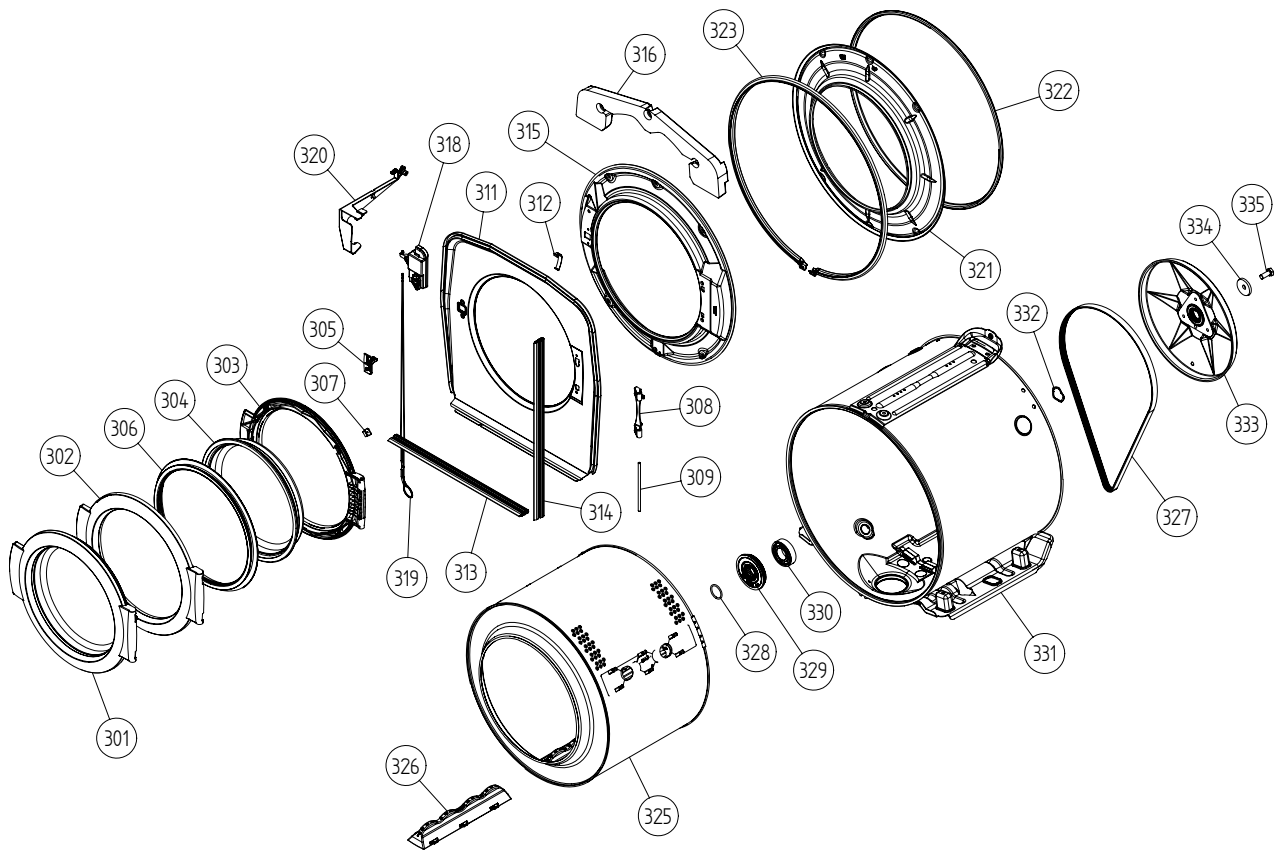

Cylinder and related parts

ASKO, W6021 US - White (WM33AUS)

Pos	Spare part No.	Description	Qty	Comment
301	8064906-0	Front door compl. white WM20/2	1 Pcs	
301	8061650-0	Glass Door Comp. WM 33/44	1 Pcs	
302	8061651-0	Front Door Outer Frame	1 Pcs	
303	8061652-0	Front Door Frame Inner	1 Pcs	
304	8061685	Front Glass	1 Pcs	
305	8061798	Lock Hook Door 600s	1 Pcs	
306	8064025	Seal front door WM20/21	1 Pcs	
306	8061653	Seal Glass Door WM600s	1 Pcs	
307	8061624	Securing Plate	4 Pcs	
308	8061686-0	Hinge Front Door White	1 Pcs	
308-a	8901969	Screw	2 Pcs	
309	8061687	Shaft for Hinge WM 20	1 Pcs	
311	8061671-0	COVER PLATE OUTER WHITE	1 Pcs	
312	8061879	Tension Spring	4 Pcs	
313	8061980	Lower Seal WM20	1 Pcs	
314	8061616	Gap Sealing Side WM 20	2 Pcs	
315	8061670	COVER PLATE INNER	1 Pcs	
316	8061678	DAMPER WEIGHT	2 Pcs	
316-a	8901135	SCREW	4 Pcs	
318	8061679	Door Lock Comp. W600s	1 Pcs	
318-a	8902087	Screw Plastic Housing 20 Torx	2 Pcs	
319	8061780	Emergency Opening Compl. WM20	1 Pcs	
320	8061680-UL	Can also use #8061680	1 Pcs	
321	8061677	FRONT PANEL TUB WM20	1 Pcs	
321	8065043	Front panel tub WM20/21	1 Pcs	
322	8061889	Seal Strip Tub 600s	1 Pcs	
323	8061669	TENSION RING WM20	1 Pcs	
325	8061600	Cylinder	1 Pcs	
326	8061604	Drum Paddle	3 Pcs	
327	8061682	Drive Belt 600 series washers	1 Pcs	
328	8058497	ORing 600s Drum Shaft WM	1 Pcs	
329	8801211	Vring cassette compl. w/orin	1 Pcs	
330	8056314	Bearing Comp. WM Rear Panel	2 Pcs	
331	8801165	Container Complete	1 Pcs	
332	8056810	Wave Washer WM	1 Pcs	
333	8056376	Pulley for Drum WM	1 Pcs	
334	8057209	Washer Level Leg DW	1 Pcs	
335	8901052	Screw	1 Pcs	