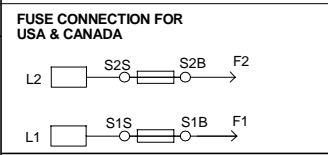

Rev ind	Revision	Appd	Year	Week
04	Added 1300rpm	PS	02	35
03	Modified Japan wiring	PS	01	50
02	Added Japan wiring	PS	01	44
01	Changed V1, V2 and DL	SS	01	34

Pos.	Qty	Part No.	Name of item	Material
Material		Dens.Kg/dm3		Dimensions, Type, etc.
Scale		Gen.tolerance		Description(ENG)
1:1				CIRCUIT DIAGRAM WM 33A/44A
Designed by		Gen.tol.Angle		Description(SE)
sosv				KOPPLINGSSCHEMA WM 33A/44A
Released by		Iss by	Dept	Year
		UT		01
				Week
				32
ASKO CYLINDA				Rev Ind
80 643 68				04
Project				Replace
				80 643 68-03

This document must not be copied without our written permission, and the contents may not be used for any unauthorized purpose. Contravention will be prosecuted. Askö Cylinda AB