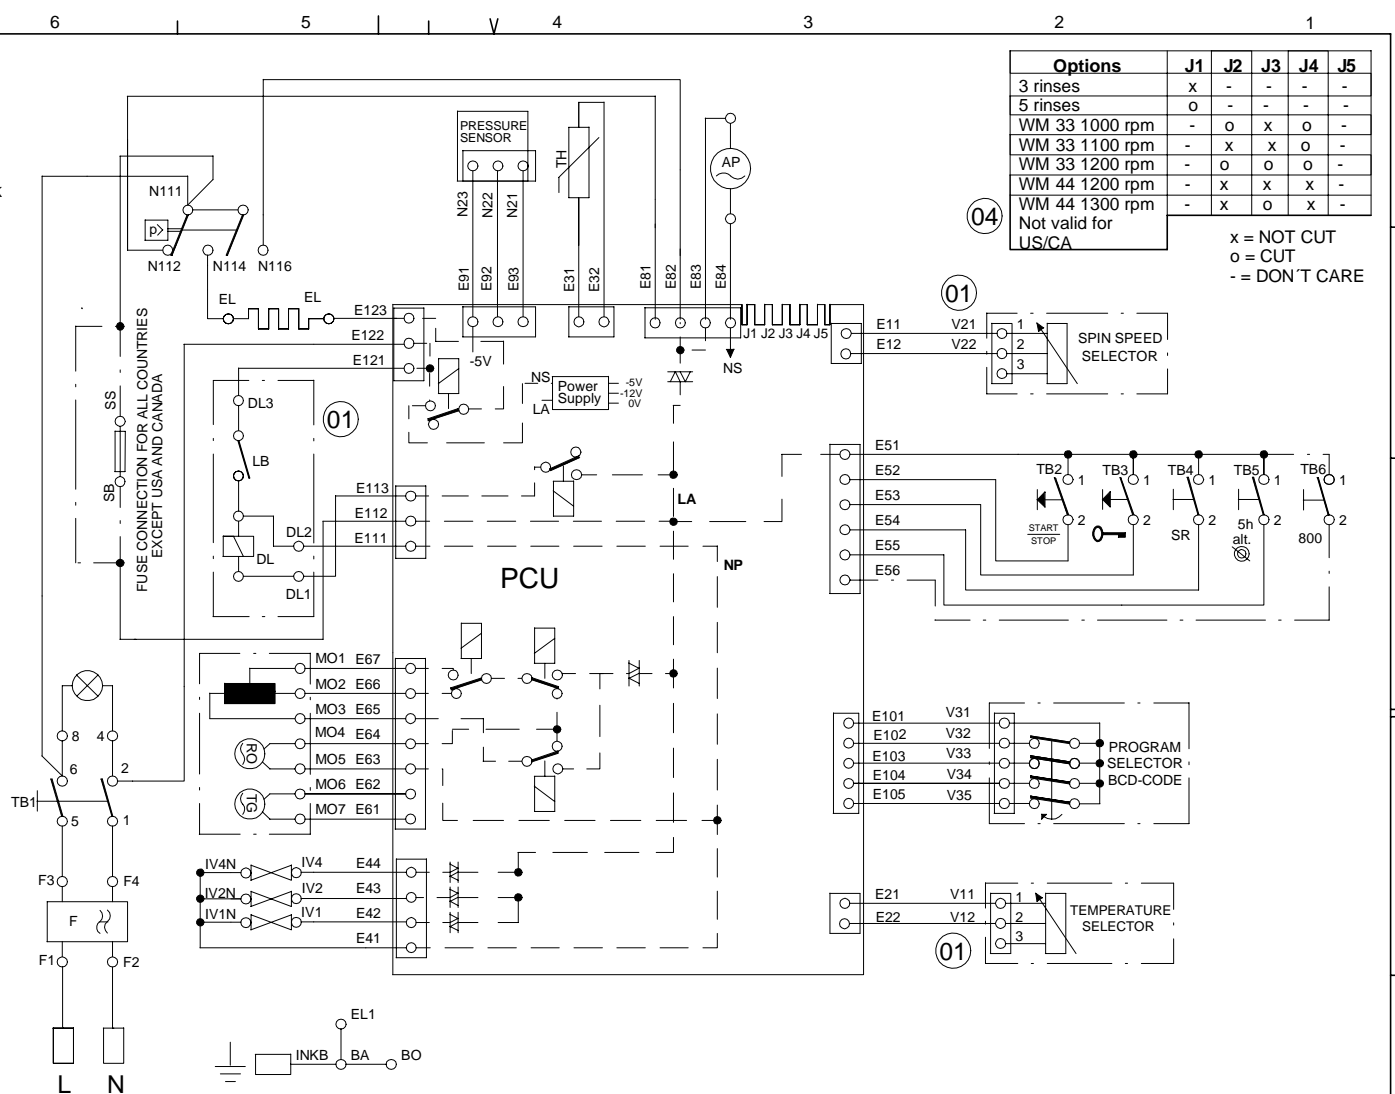

KOMPLETTSCHEMA 80 643 67 - 01

SU/Wm#2011_Tryckunderlag/Kopplingschema/8064368 Kopplingschema WM 33A_44A/8064368 Kopplingschema WM 33A_44A/04.dft, mast. , 2002-05-15 13:25:08

1. EL: HEATER
     VÄRMEELEMENT
   - F: FILTER
     FILTER
   - AP: DRAIN PUMP
     AVLOPPSPUMP
   - MO: MOTOR
     MOTOR
   - TH: THERMISTOR
     TERMISTOR
   - DL: DOORLOCK
     DÖRRÄS
   - PCU: PROGRAM CONTROL UNIT
     PROGRAM KONTROLLENHET
   - IV1: INLET VALVE PREWASH AND RINSE
     INLOPPSVENTIL FÖRTVÄTT OCH SKÖLJ
   - IV2: INLET VALVE MAINWASH COLD
     INLOPPSVENTIL HUVUDTVÄTT
   - IV4: INLET VALVE RINSE AGENT
     INLOPPSVENTIL SKÖLJMEDEL
2. BA: TUB
     BALJA
   - BO: BOTTOM
     BOTTEN
   - INKB: MAIN TERMINAL BLOCK
     INKOPPLINGSPLINT
   - TG: TACHOGENERATOR
     TACHOGENERATOR
   - RO: ROTOR
     ROTOR
   - R: RELAY
     RELÄ
   - N1: LEAVE SWITCH
     NIVÅVAKT
   - TB: PUSH BOTTON
     TRYCKBRYTARE

- INTERNAL CONNECTION
  INTERN KOPPLING
- - ALTERNATIVE WIRING
  ALTERNATIV KOPPLING

Options	J1	J2	J3	J4	J5
3 rinses	x	-	-	-	-
5 rinses	o	-	-	-	-
WM 33 1000 rpm	-	o	x	o	-
WM 33 1100 rpm	-	x	x	o	-
WM 33 1200 rpm	-	o	o	o	-
WM 44 1200 rpm	-	x	x	x	-
WM 44 1300 rpm	-	x	o	x	-

Not valid for US/CA

x = NOT CUT
o = CUT
- = DON'T CARE