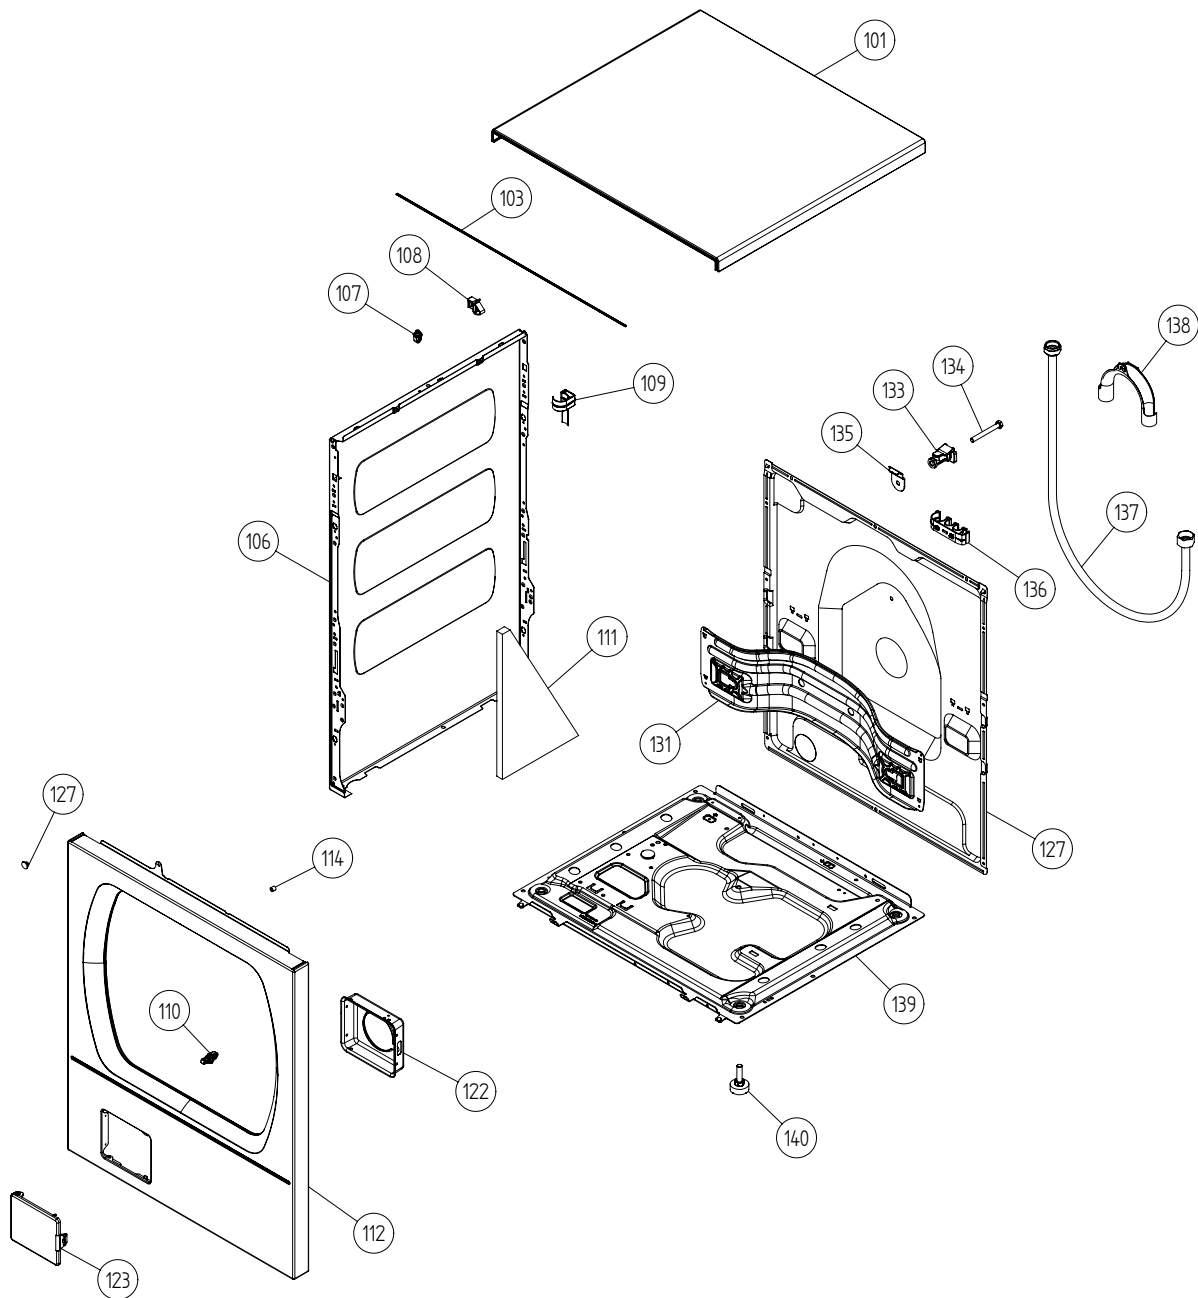

Outer casing

ASKO, W6021 US - White (WM33AUS)

Pos	Spare part No.	Description	Qty	Comment
101	8061817-0	Top White W600s T700s	1 Pcs	
101-a	8900338	Screw 20 Torx Self Tapping	3 Pcs	
101-b	8901413	Lock Washer laundry tops	2 Pcs	
103	8064062	Top Cover Strip	1 Pcs	
106	8801174-0	Side Panel Washer 600s	1 Pcs	
107	8061763	Clip Front Plate 600700s	2 Pcs	
108	8061916	CABLE HOLDER WMD20	3 Pcs	
109	8061713	HOLDER HOSE/SIDE PLATE WMD20	2 Pcs	
110	8061623	Holder Front Panel W620&W600	2 Pcs	
111	8064017	Insulation	1 Pcs	
112	8063925-0	Front Panel W600/W640	1 Pcs	
112-a	8900327	Screw 20 Torx Self Tapping	4 Pcs	
112-b	8901413	Lock Washer laundry tops	2 Pcs	
114	8064222	Guide Front Plate	2 Pcs	
114-a	8901142	SCREW Repl.by 8900327	2 Pcs	
122	8061785	PUMP GUARD WM20	1 Pcs	
123	8061657-0	Door Out Pup W600s	1 Pcs	
127	8061737	REAR PANEL WM20	1 Pcs	
127-a	8061959	Plug Hum. Sensor	1 Pcs	
127-b	8900338	Screw 20 Torx Self Tapping	11 Pcs	
131	8061693	Cross Beam Rear 600	1 Pcs	
131-a	8900338	Screw 20 Torx Self Tapping	4 Pcs	
131-b	8901413	Lock Washer laundry tops	1 Pcs	
133	8064206-UL	GrommetShipping Support 600s	3 Pcs	
134	8901940	Bolt Shippng WM20	3 Pcs	
134	8901037	Screw bufo	3 Pcs	
135	8061767	Locking Clip Shipping 600s	3 Pcs	
136	8065773	HOLDER FRAME REAR COVER	2 Pcs	Bild saknas
137	8056950	Fill Hose Pex WM	1 Pcs	
138	8050805	GOOSE NECK for DRAIN HOSE	1 Pcs	
138-a	8002263	Cable Strip	1 Pcs	
139	8061618	BASE PAN WMD20	1 Pcs	
140	8059334	Leveling Leg Comp. WMD 20	4 Pcs