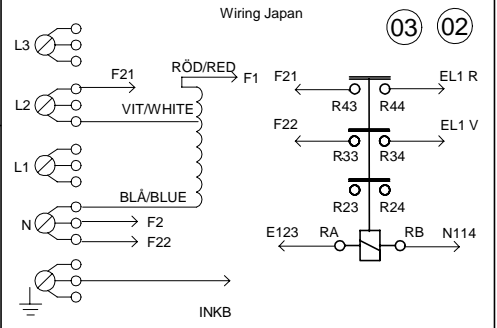

Rev ind	Revision	Appd	Year	Week
04	Added 1300rpm	PS	02	35
03	Modified Japan wiring	PS	01	50
02	Added Japan wiring	PS	01	44
01	Changed V1, V2 and DL	SS	01	34

Pos.	Qty	Part No.	Name of item	Material
Material		Dens.Kg/dm3		Dimensions, Type, etc.
Scale		Gen.tolerance		Description(ENG)
1:1				CIRCUIT DIAGRAM WM 33A/44A
Designed by		Gen.tol.Angle		Description(SE)
sosv				KOPPLINGSSCHEMA WM 33A/44A
Released by		Iss by	Dept	Year
		UT		01
				Week
				32
ASKO CYLINDA				Rev Ind
80 643 68				04
Project				Replace
				80 643 68-03

This document must not be copied without our written permission, and the contents may not be used for any unauthorized purpose. Contravention will be prosecuted. Askö Cylinda AB