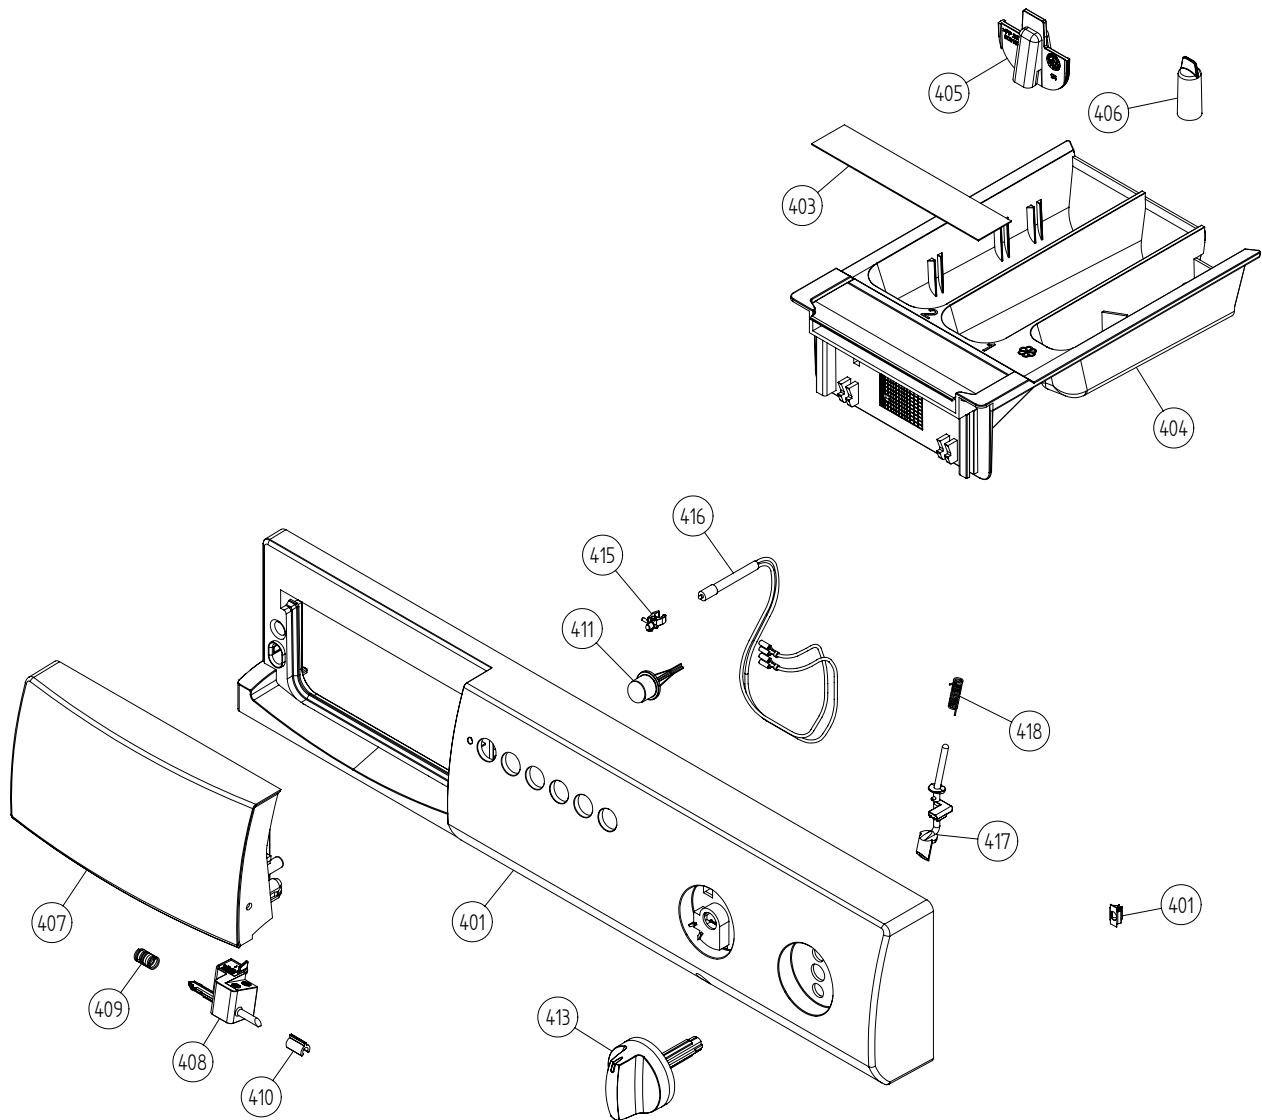

Control panel

ASKO, W6021 US - White (WM33AUS)

Pos	Spare part No.	Description	Qty	Comment
401	8076298-0-UL	W6021 control panel with grey	1 Pcs	
401	8076552-0-UL	Control Panel 6021	1 Pcs	
401	8064648-0-UL	Control Panel W6021	1 Pcs	
401-a	8901591	Clip/Panel 600700s	4 Pcs	
403	8063401-49	Plate Program W6021/W6221	1 Pcs	
403	8063402-49	Plate program info. WM50 titan	1 Pcs	
403	8076556-49	PLATE PROG.INFO WASHERS US/CA	1 Pcs	
403	8076660-49	PLATE PROG.INFO WM F. US FR/ES	1 Pcs	
404	8061630	Det. Comp. Complete W600	1 Pcs	
405	8061633	Siphon Divider Liq. Det. 600s	1 Pcs	
406	8061634	Siphon Fabric softener WM20	1 Pcs	
407	8061846-0-UL	Discontinued	0 Pcs	
408	8061621-34	Safety Catch Det. Com W600s	1 Pcs	
409	8061622	Spring Safety Catch WM20	1 Pcs	
410	8064010	Spacing sleeve	1 Pcs	
411	8061711-0	Push Buttons TNM33/44/11/22	6 Pcs	
413	8061892-0	Temp/Timer Knob 600/700s	2 Pcs	
415	8061822	Decor Lens 06 Laundry	1 Pcs	
416	8060478	Ind. Lamp 600s WM	1 Pcs	
417	8061709-0	Safety Catch Temp	1 Pcs	
418	8063974	Torsion Spring Safety Catch	1 Pcs	
490	8076667	INSTRUCT. WM21 ENGLISH US/CA	1 Pcs	
490	8076668	INSTRUCTIONS WM21 FRENCH US/CA	1 Pcs	
490	8076669	INSTRUCT. WM21 SPANISH US/CA	1 Pcs	
490	8076809	Use & Care Man. 6461	1 Pcs	
490	8076810	INSTRUCTIONS WM21 FRENCH US/CA	1 Pcs	
490	8076811	INSTRUCT. WM21 SPANISH US/CA	1 Pcs	
490	8064637	INSTR GENERAL WM21 US/CA	1 Pcs	
490	8065659	INSTRUCT WM21 ENGLISH US/CA	1 Pcs	
490	8065660	INSTRUCTIONS WM21 FRENCH US/CA	1 Pcs	
490	8065661	INSTRUCT WM21 SPANISH US/CA	1 Pcs