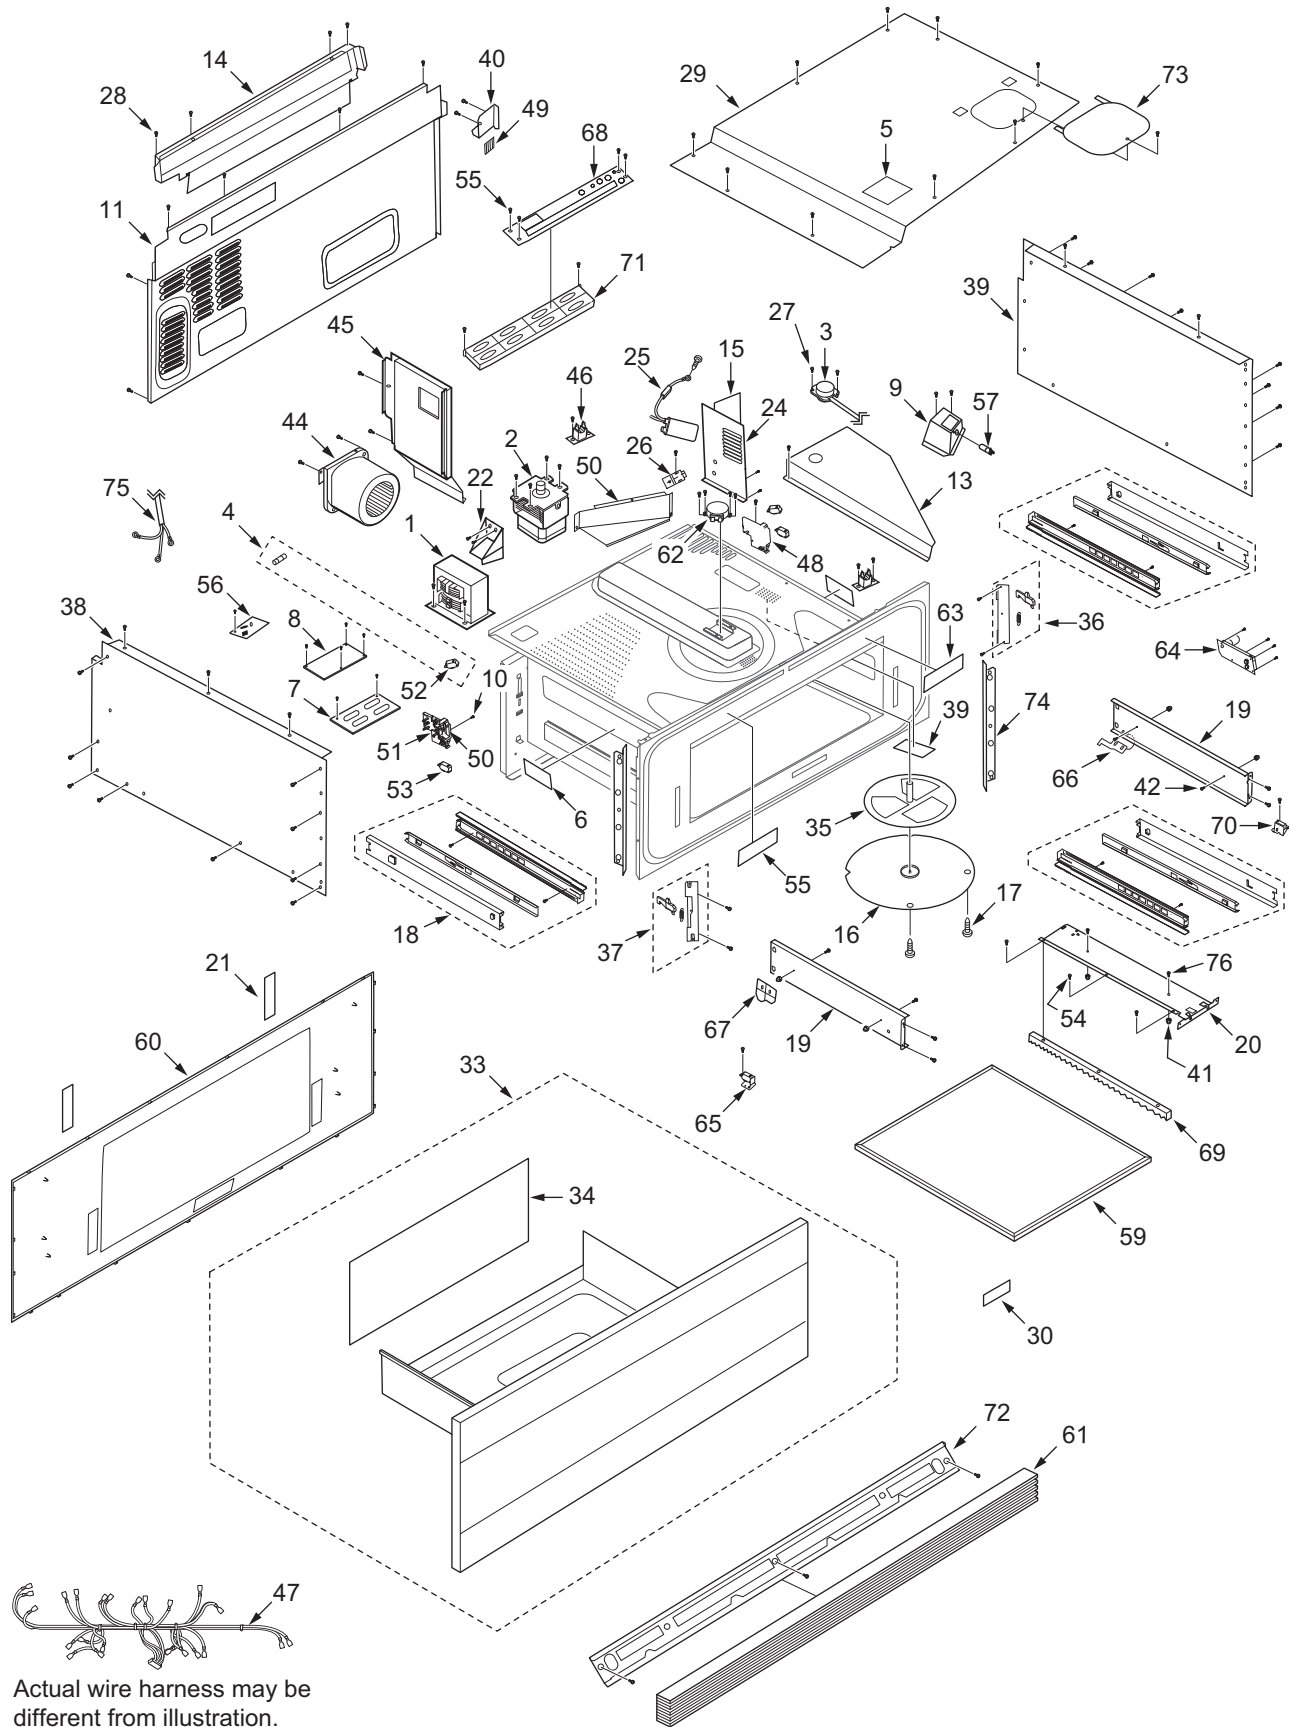

MWD24-2 & MWD30-2 DRAWER MICROWAVE PARTS LIST

Ref #	Part #	Description	Ref #	Part #	Description
1	813739	Transformer, Svce	37	813751	Latch Assy, L, MWD24-2U/S, Svce
2	813740	Magnetron, Svce		813753	Latch Assy, L, MWD30-2, Svce
3	813741	Sensor Assy, Svce	38	N/A	Side Cabinet L
4	813742	Monitor Switch Fuse Assy, Svce	39	N/A	Side Cabinet R
5	N/A	Schematic - WD in Service Manual	40	N/A	Air Cover
6	N/A	Monitor Caution Label (2)	41	N/A	Cap Nut (6)
7	N/A	Power Supply Unit Holder	42	N/A	Screw (4)
8	813743	Power Supply, Svce (2)	43	N/A	Stirrer Cover Cleaning Label
9	N/A	Oven Lamp Angle	44	813754	Fan Motor, Svce
10	816189	Screw/Washer-Microwaev Dwr, Svce (10)	45	N/A	Fan Motor Angle
11	N/A	Back Plate, MWD24-2U/S	46	813755	Thermal Cut-Out, Svce (2)
	N/A	Back Plate, MWD30-2U/S/MWD30-2F/S	47	813756	Harness Assy, MWD24-2U/S, Svce
12	N/A	Mag Duct		813757	Harness Assy, MWD30-2, Svce
13	N/A	Sensor Duct	48	813758	Latch Hook, R, Svce
14	N/A	Exhaust Duct A, MWD24-2U/S	49	N/A	Cushion
	N/A	Exhaust Duct A, MWD30-2U/S	50	813759	Latch Hook, L, Svce
		MWD30-2F/S	51	813760	Switch Lever, L, Svce
15	N/A	Exhaust Duct B, MWD30-2U/S	52	813742	Monitor Switch Fuse Assy, Svce
		MWD30-2F/S	53	813762	Switch, Svce (5)
	N/A	Exhaust Duct B, MWD24-2U/S	54	N/A	Special Screw
16	813744	Stir Cover Assy, Svce	55	N/A	Screw (4)
17	816190	Canoe Clip-Microwaev Dwr, Svce (3)	56	813763	Noise Filter Unit, Svce
18	813745	Side Rail, Svce (3)	57	813764	Oven Lamp/Socket, Svce
19	N/A	Door Support Angle A (2)	58	N/A	Screw (2)
20	N/A	Door Support Angle B	59	816193	Oven Tray Assy, Svce
21	813809	Door Support Cover MWD24-2, Svce (2)	60	813813	Choke Cover, MWD24-2U/S, Svce
	813811	Door Support Cover MWD30-2, Svce (2)		813815	Choke Cover, MWD30-2, Svce
22	N/A	Magnetron Air Guide	61	813765	Louver, MWD24-2U/S, Svce
23	N/A	Lamp Filter		813766	Louver, MWD30-2, Svce
24	N/A	Partition Angle, MWD30-2U/S	62	813767	Stirrer Motor, Svce (4)
		(MWD30-2F/S ONLY)	63	N/A	User Caution Label (French)
25	813746	HVC Assy, Svce		N/A	User Caution Label (English)
26	N/A	HVC Band	64	813768	Auto Drawer Gear Assy, Svce
27	N/A	Screw (4)	65	813770	Switch Angle, L, Svce (2)
28	N/A	Screw (79)	66	813771	Actuator, R, Svce
29	N/A	Top Cover, MWD24-2U/S	67	813772	Actuator, L, Svce
	N/A	Top Cover, MWD30-2U/S/MWD30-2F/S	68	813773	SW Power Supply, Svce
30	816191	Menu Label-Microwaev Dwr, Svce	69	813774	Rack Gear, Svce (2)
31	N/A	Screw (4)	70	813769	Switch Angle, R, Svce
32	N/A	Power Unit Assy Screw (2)	71	816194	Switch PSU Holder-Microwaev Dwr, Svce
33	813747	Door Assy, MWD24-2-U/S, Svce	72	N/A	Louver Angle, MWD24-2U/S
		NOTE: Also order 816193 (#59).		N/A	Louver Angle, MWD30-2U/S
	813748	Door Assy, MWD30-2U/S, Svce			MWD30-2F/S
		NOTE: Also order 816193 (#59).	73	N/A	Cover
	813749	Door Assy, MWD30-2F/S, Svce	74	813775	Side Angle, R, MWD24-2U/S, Svce
		NOTE: Also order 816193 (#59).		813776	Side Angle, L, MWD24-2U/S, Svce
34	N/A	Sealer Film		813777	Side Angle, MWD30-2, Svce (2)
35	816192	Stirrer Fan Assy - Svce	75	813778	Power Supply Cord MWD24-2U/S, Svce
36	813750	Latch Assy, R, MWD24-2U/S, Svce		813779	Power Cord, MWD30-2, Svce
	813752	Latch Assy, R, MWD30-2, Svce	76	N/A	Screw (2)

MWD24-2 & MWD30-2 DRAWER MICROWAVE VIEW

Actual wire harness may be different from illustration.