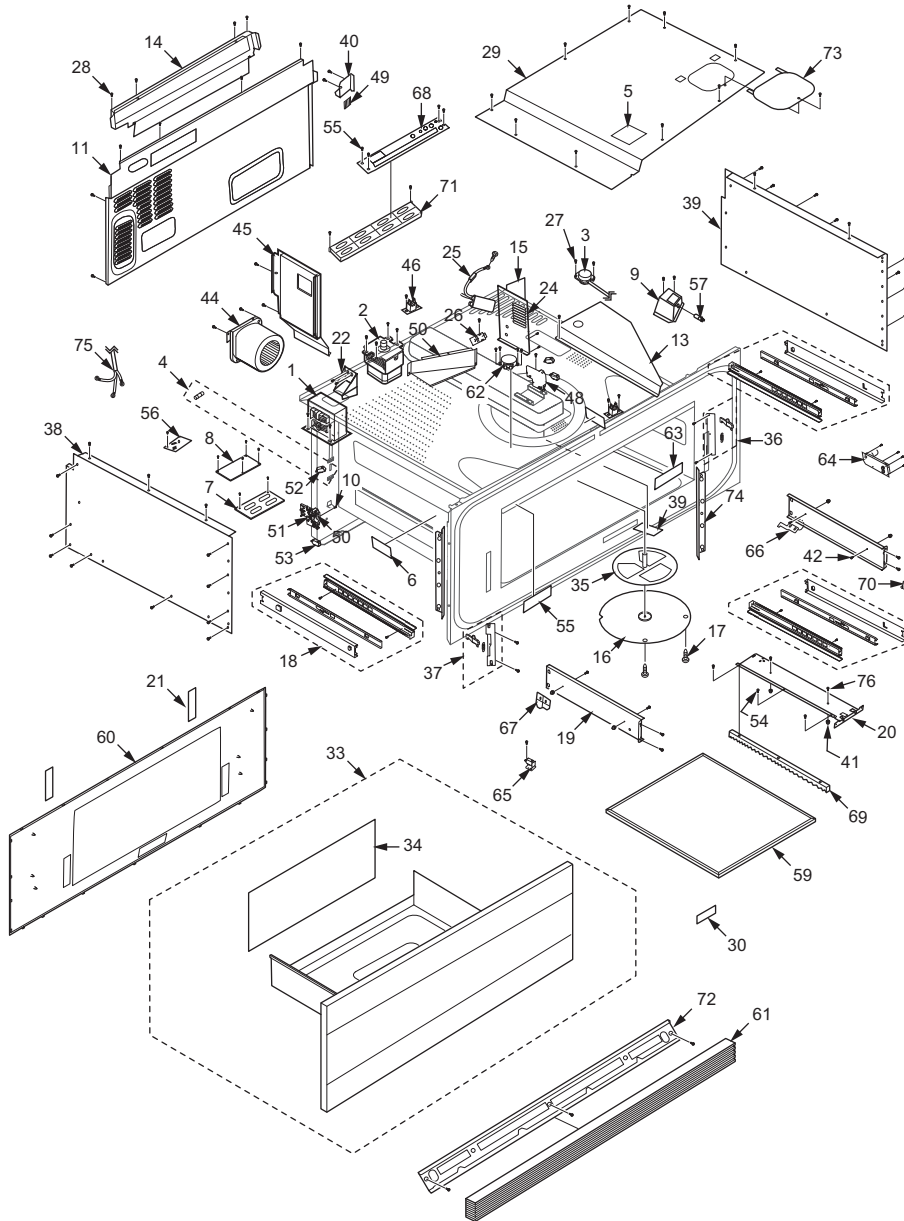

Service Parts Manual

Drawer Microwave Models: MWD24-2 & MWD30-2

INTRODUCTION

This Wolf Appliance Service Parts Manual has been compiled with the latest service parts information, provided by the Sharp Electronics Corporation, for the models MWD24-2 and MWD30-2.

NOTE: The following may be listed after the part descriptions:

“(See SN Breaks)”= See Serial Number Breaks in Price List

TABLE OF CONTENTS

	<i>Page #</i>
<i>MWD24-2/MWD30-2 - Control Panel Parts List</i>	<i>2</i>
<i>MWD24-2/MWD30-2 - Control Panel Exploded View ..</i>	<i>3</i>
<i>MWD24-2/MWD30-2 - Bottom Cover Parts List</i>	<i>4</i>
<i>MWD24-2/MWD30-2 - Bottom Cover Exploded View ..</i>	<i>5</i>
<i>MWD24-2/MWD30-2 - Drawer Parts List</i>	<i>6</i>
<i>MWD24-2/MWD30-2 - Drawer Exploded View</i>	<i>7</i>
<i>MWD24-2/MWD30-2 - Packing Parts List</i>	<i>8</i>
<i>MWD24-2/MWD30-2 - Packing Parts Exploded View ..</i>	<i>9</i>